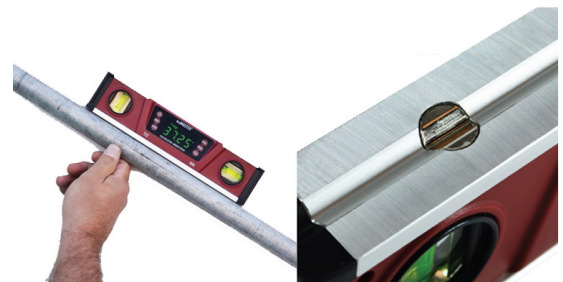

AccuMaster Pro Digital Level

The AccuMASTER Pro Digital Level has all the features most needed on a Digital Level. It has a bright green LED display and is certified to be water and dust resistant.

It provides accurate measurements and with its sturdy milled aluminum frame you know that no matter what you measure or manufacture, it will be plumbed, leveled or sloped as planned. It has a V-groove and magnets on its base for easy measurement of rounded and metal surfaces.

The display can be changed to show readings in degree, percent, or rise over run (pitch). A beeper can sound at 0° and 90° and the display flips over to always read "right-side-up".

Easy access and operation with buttons including on/off, calibration, reference angle, hold, mode and sound.

- TRUE LEVEL - Displays the absolute angle of a work surface
- PITCH - Measure the angle of a roof in inches of rise per foot or in millimeter of rise per meter
- SLOPE - Measure an incline in percent or degree
- RELATIVE ANGLE MEASUREMENT - Compare the angle between two work surfaces

Great for Contractors/Builders, Carpenters, Plumbers, Remodelers, Electricians, Welders, Pipe Fitters, Cabinet and Window installers, DIY and so much more.

Specifications:

- Accuracy: $\pm 0.2^\circ$
- Resolution: $\pm 0.05^\circ$
- Measuring Range: 4x90°; 100%
- Operating Temperature Range: 0° - 40°C
- Battery DC 1.5 V (AAA x2)
- Estimated Battery Life: 40 hours in continuous use
- Digital Display of Angle: °(Degree), % (Slope), in/ft, mm/m (Pitch)
- Magnet: Magnets built into V-groove aluminum base
- Dimensions: 25,4 x 5,7 x 2,7 cm
- Weight: 330 grams with batteries
- IP Protection Class: IP54 certified - Water and dust resistant